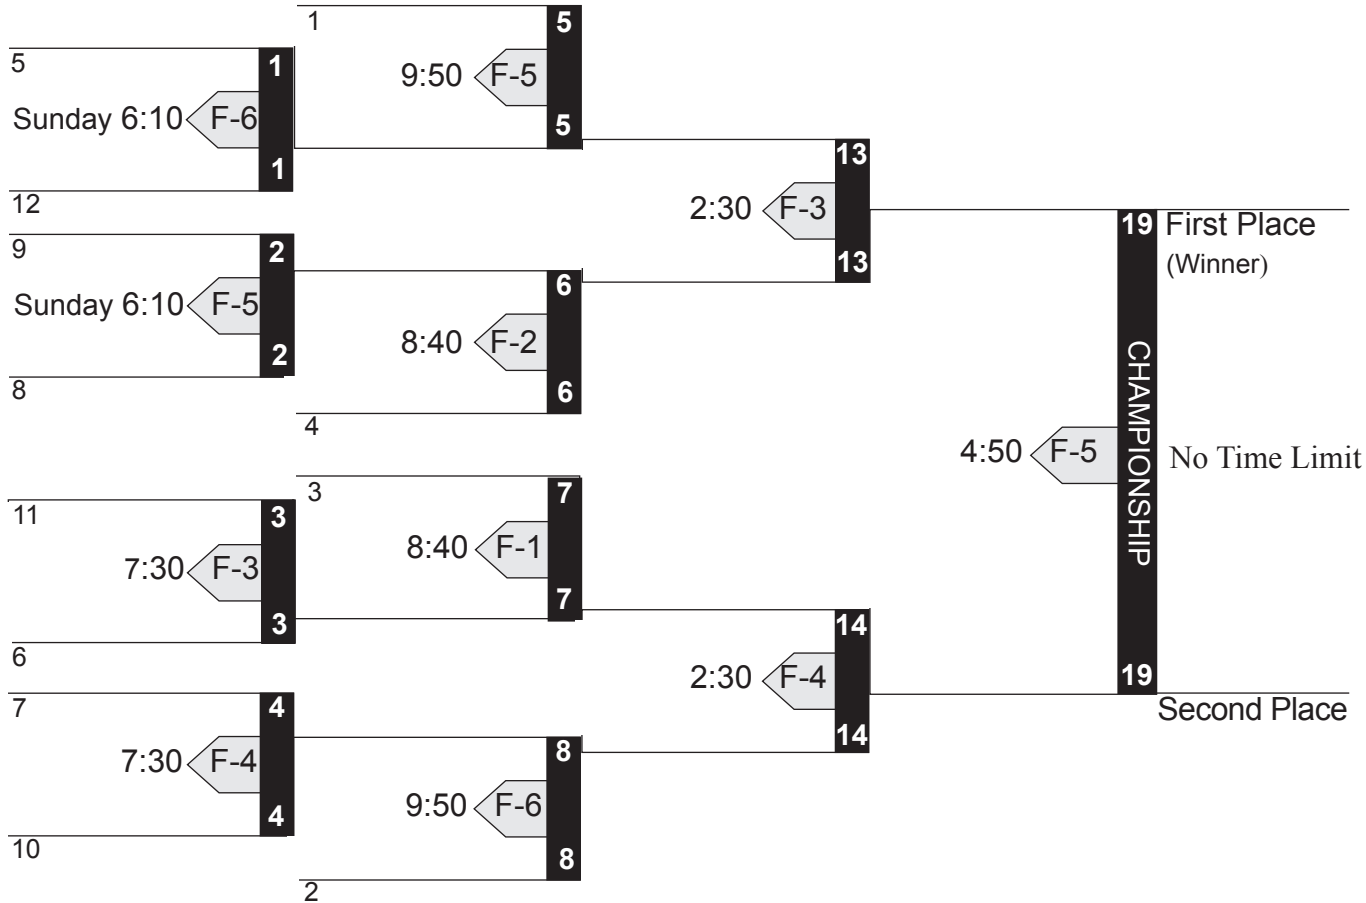

2011 SDA SOFTBALL TOURNAMENT
MONDAY - LOWER DIVISION

WINNERS' BRACKET