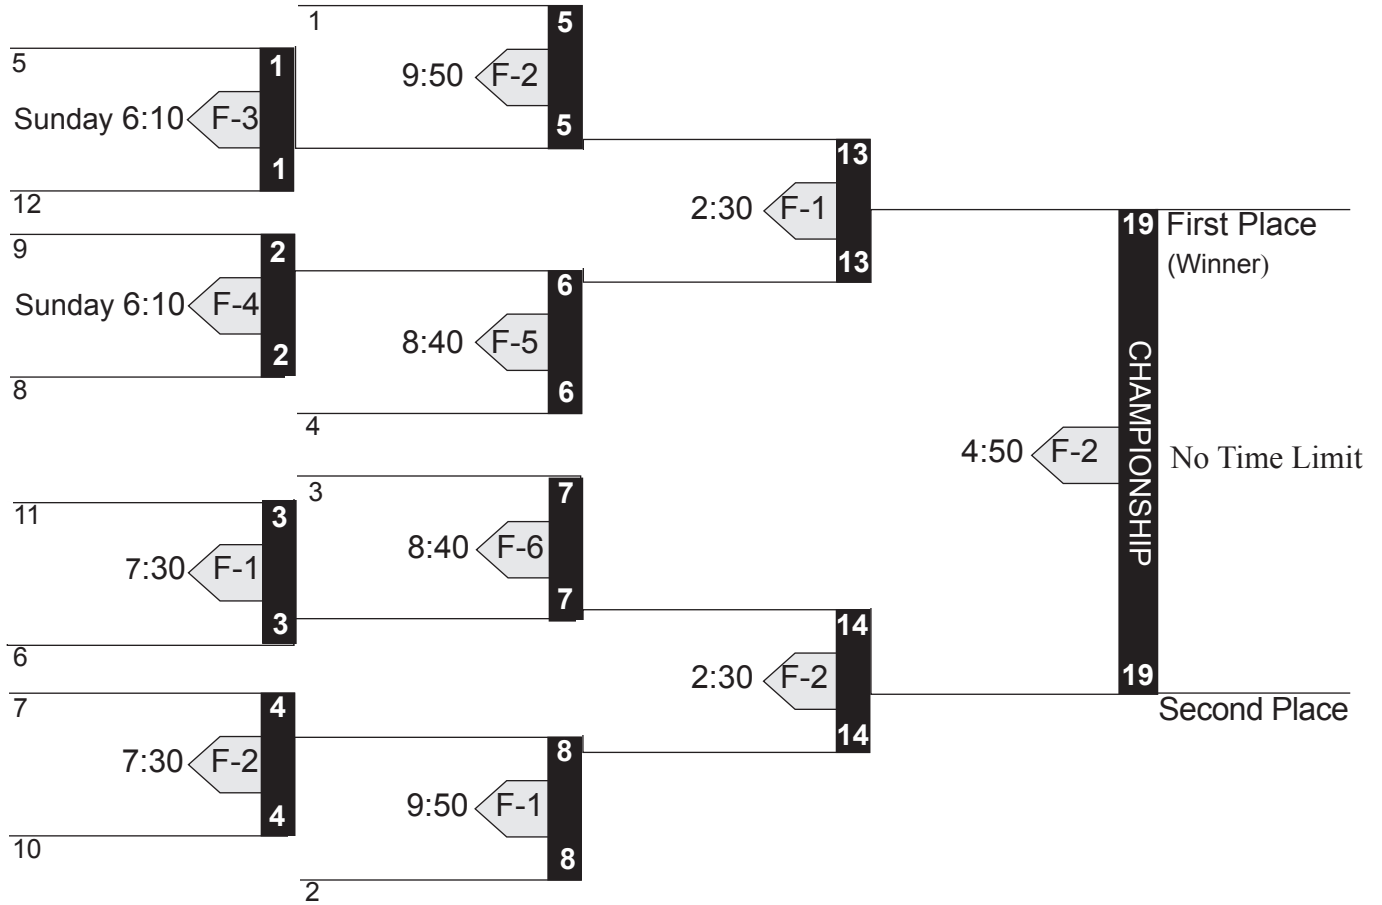

2011 SDA SOFTBALL TOURNAMENT
MONDAY - LOWER DIVISION

WINNERS' BRACKET

LOSERS' BRACKET

2011 SDA SOFTBALL TOURNAMENT
MONDAY - MIDDLE DIVISION

WINNERS' BRACKET

LOSERS' BRACKET