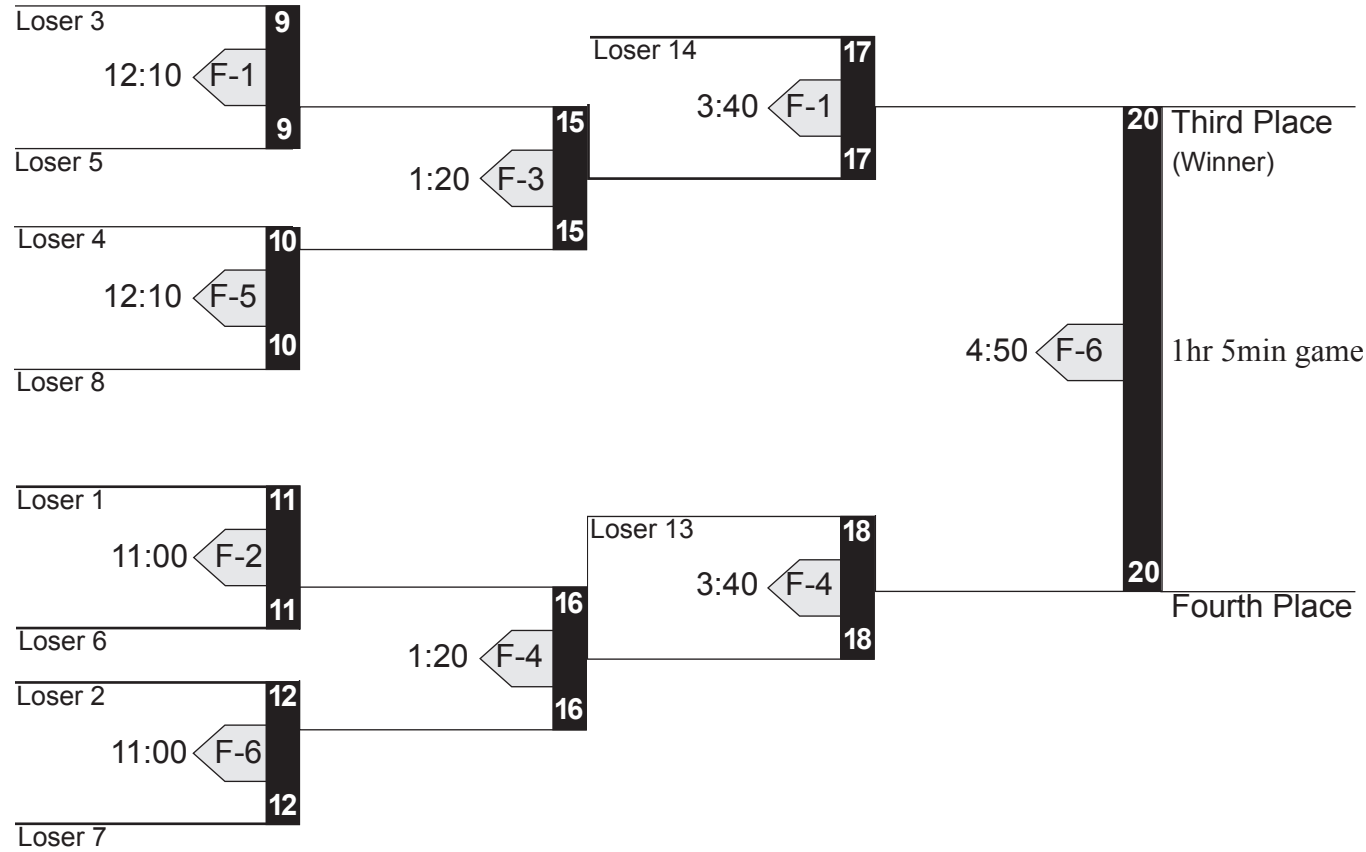

LOSERS' BRACKET